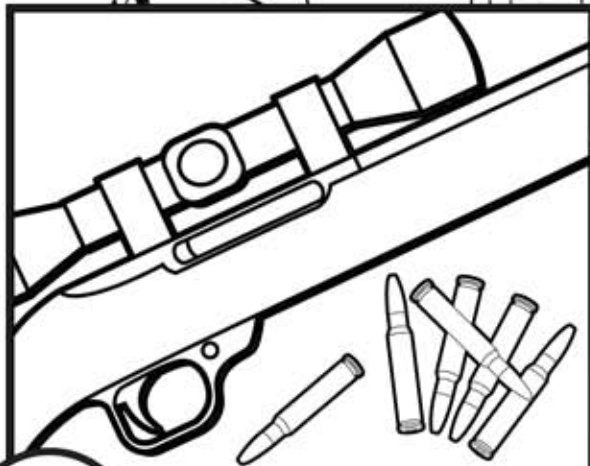

Entering a treestand.

1

Empty your weapon and turn the safety on.

2

Attach a haul line to your weapon.

3

Climb the ladder and secure your safety harness.

4

Lift your equipment or weapon into the stand.